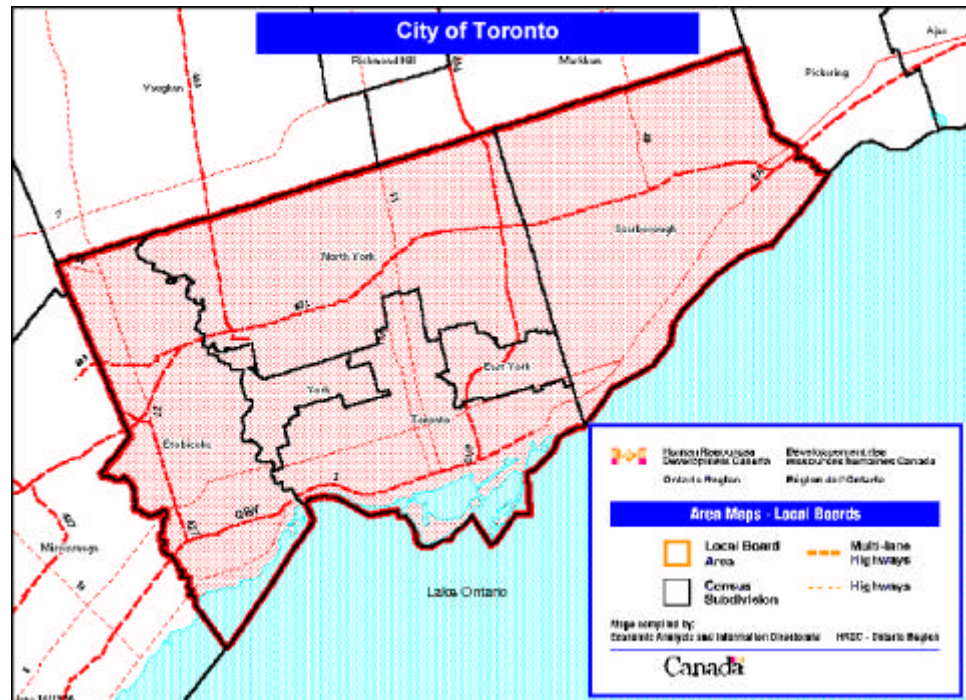

Appendix B: Map of the City of Toronto

Note: The jurisdiction of the City of Toronto is the same as the jurisdiction of the Toronto Training Board.

Wards:

1. East York
2. Lakeshore Queensway
3. Kingsway Humber
4. Markland Centennial
5. Rexdale Thistletown
6. North York Humber
7. Black Creek
8. North York Spadina
9. North York Centre South
10. North York Centre
11. Don Parkway
12. Seneca Heights
13. Scarborough Bluffs
14. Scarborough Wexford
15. Scarborough City Centre
16. Scarborough Highland Creek
17. Scarborough Agincourt
18. Scarborough Malvern
19. High Park
20. Trinity Niagara
21. Davenport
22. North Toronto
23. Midtown
24. Downtown
25. Don River
26. East Toronto
27. York Humber
28. York Eglinton